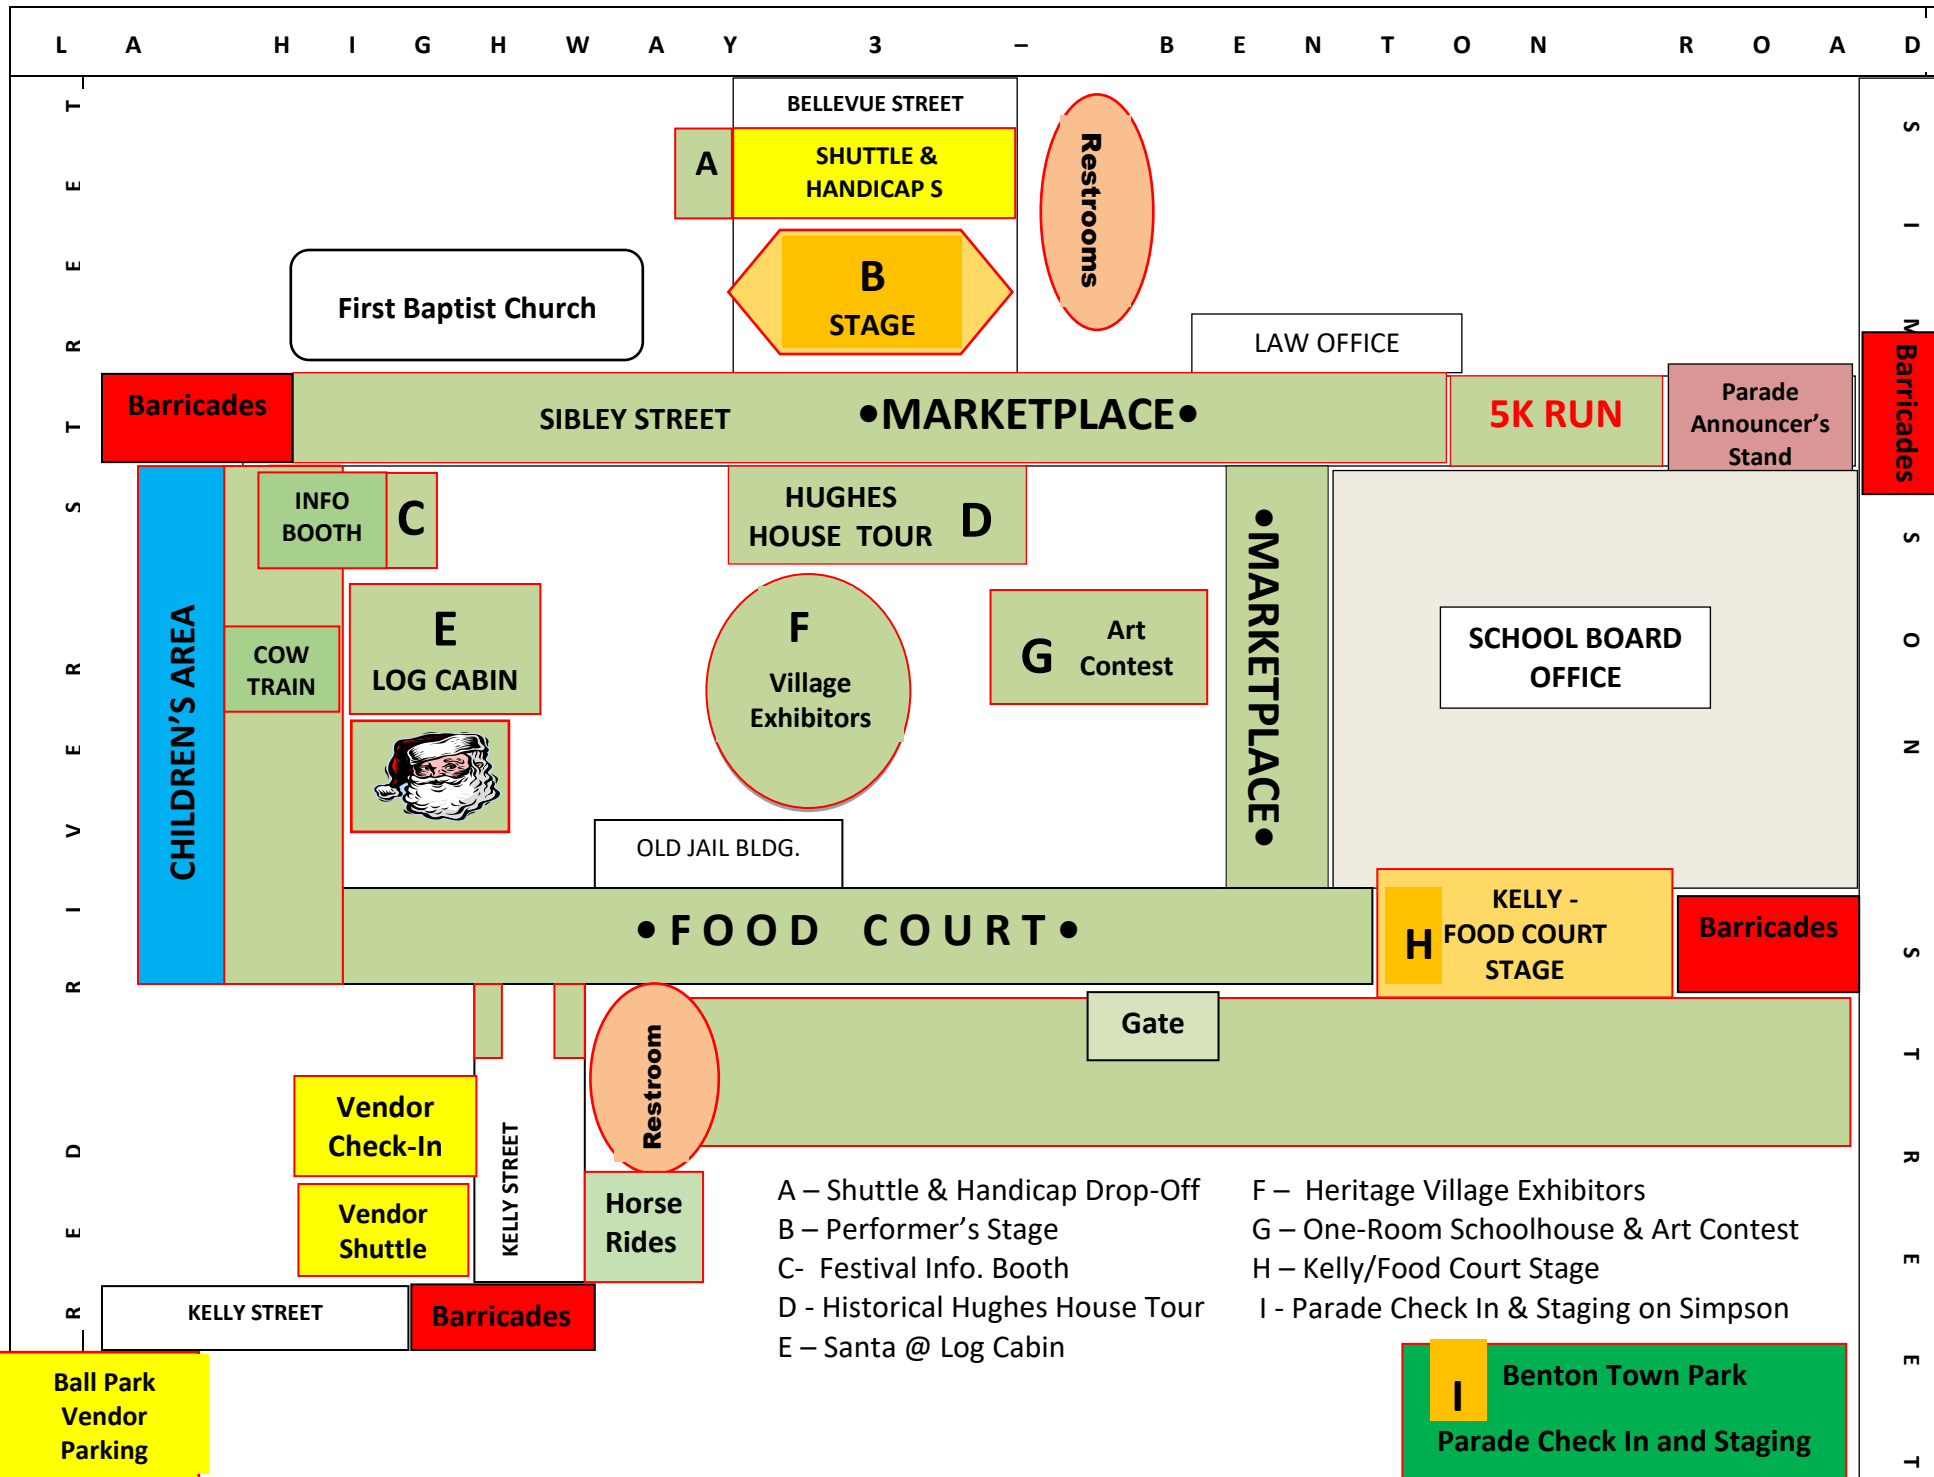

BENTON CHRISTMAS ON THE SQUARE FESTIVAL SITE MAP 2018

A – Shuttle & Handicap Drop-Off  
 B – Performer's Stage  
 C- Festival Info. Booth  
 D - Historical Hughes House Tour  
 E – Santa @ Log Cabin

F – Heritage Village Exhibitors  
 G – One-Room Schoolhouse & Art Contest  
 H – Kelly/Food Court Stage  
 I - Parade Check In & Staging on Simpson

**I** Benton Town Park  
 Parade Check In and Staging